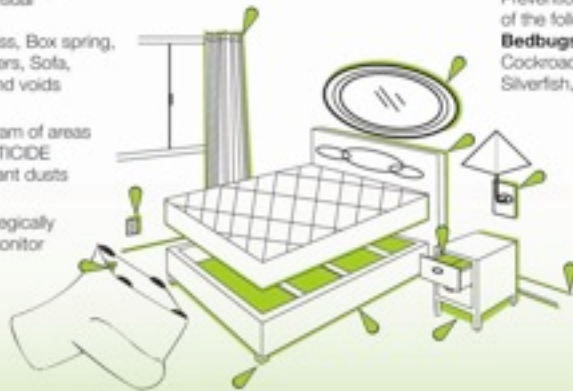

EXACTICIDE

ERADICATION SYSTEM

Portability with Precision Flow Control

Identify: Bites, Blood, spots on sheets, Visual

Locate: Mattress, Box spring, Headboard, Dressers, Sofa, Fixtures, Outlets and voids

Treat: See diagram of areas to treat with EXACTICIDE compatible desiccant dusts

Monitor: Strategically place clear view monitor

EXACTICIDE uses:

Prevention and eradication of the following pest . . .

Bedbugs, Lice, Fleas & ticks
Cockroaches, Ants, Spiders,
Silverfish, Earwigs, Stinkbugs